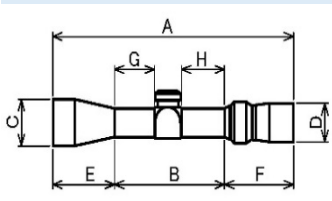

Specifications

	5x-42x56
	March-FX
ITEM	D42HV56WFIML
Magnification	(Low) 5x (High) 42x
Effective Lens Diameter	56mm
Body Tube Diameter	34mm
Exit pupil	(Low) 5.2mm (High) 1.33mm
Field of View (real)	(Low) 5.2°
	at 100yds 26.19ft
	at 100m 8.73m
	(High) 0.62°
	at 100yds 3.25ft
	at 100m 1.08m
Eye Relief	(Low) 71-90.4mm (High) 74.2-90mm
1 Click Adjustment	0.1MIL
Elevation Travel	40MIL
Windage Travel	14MIL
Focus	Side focus
Distance	10YD-∞
	FFP
Reticle	FML-MT FML-TR1 FML-3
Illuminated	○
Adjustment cap	Lock
Adjustment dial	Tactical
Adj. 0-set Device	○
MD Disk	△
Sun Shade	○
Scope size	A 358mm B 142mm C 64mm D 46mm E 117mm F 99mm G 52mm H 49mm
	Weight 950 g